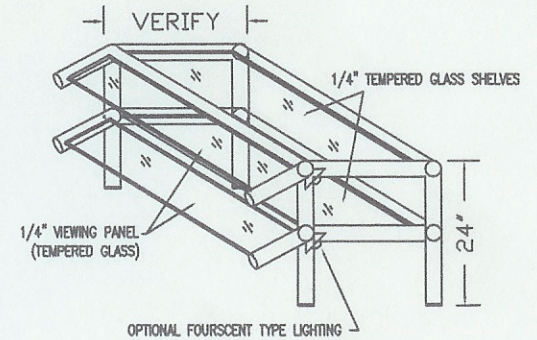

SS001 OPTIONAL : CLOSED END AVAILABLE

SS002

SS003 OPTIONAL : CLOSED END AVAILABLE

SS004

HENDERSON CAN ALSO CUSTOM FABRICATE ANY CONFIGURATION OF SNEEZE GUARD TO FIT YOUR OPERATION.

SS005 OPTIONAL : CLOSED END AVAILABLE