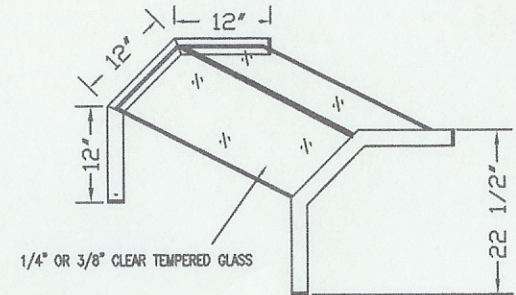

SS001 OPTIONAL : CLOSED END AVAILABLE

SS002

SS003 OPTIONAL : CLOSED END AVAILABLE

SS004

HENDERSON CAN ALSO CUSTOM FABRICATE ANY CONFIGURATION OF SNEEZE GUARD TO FIT YOUR OPERATION.

SS005 OPTIONAL : CLOSED END AVAILABLE